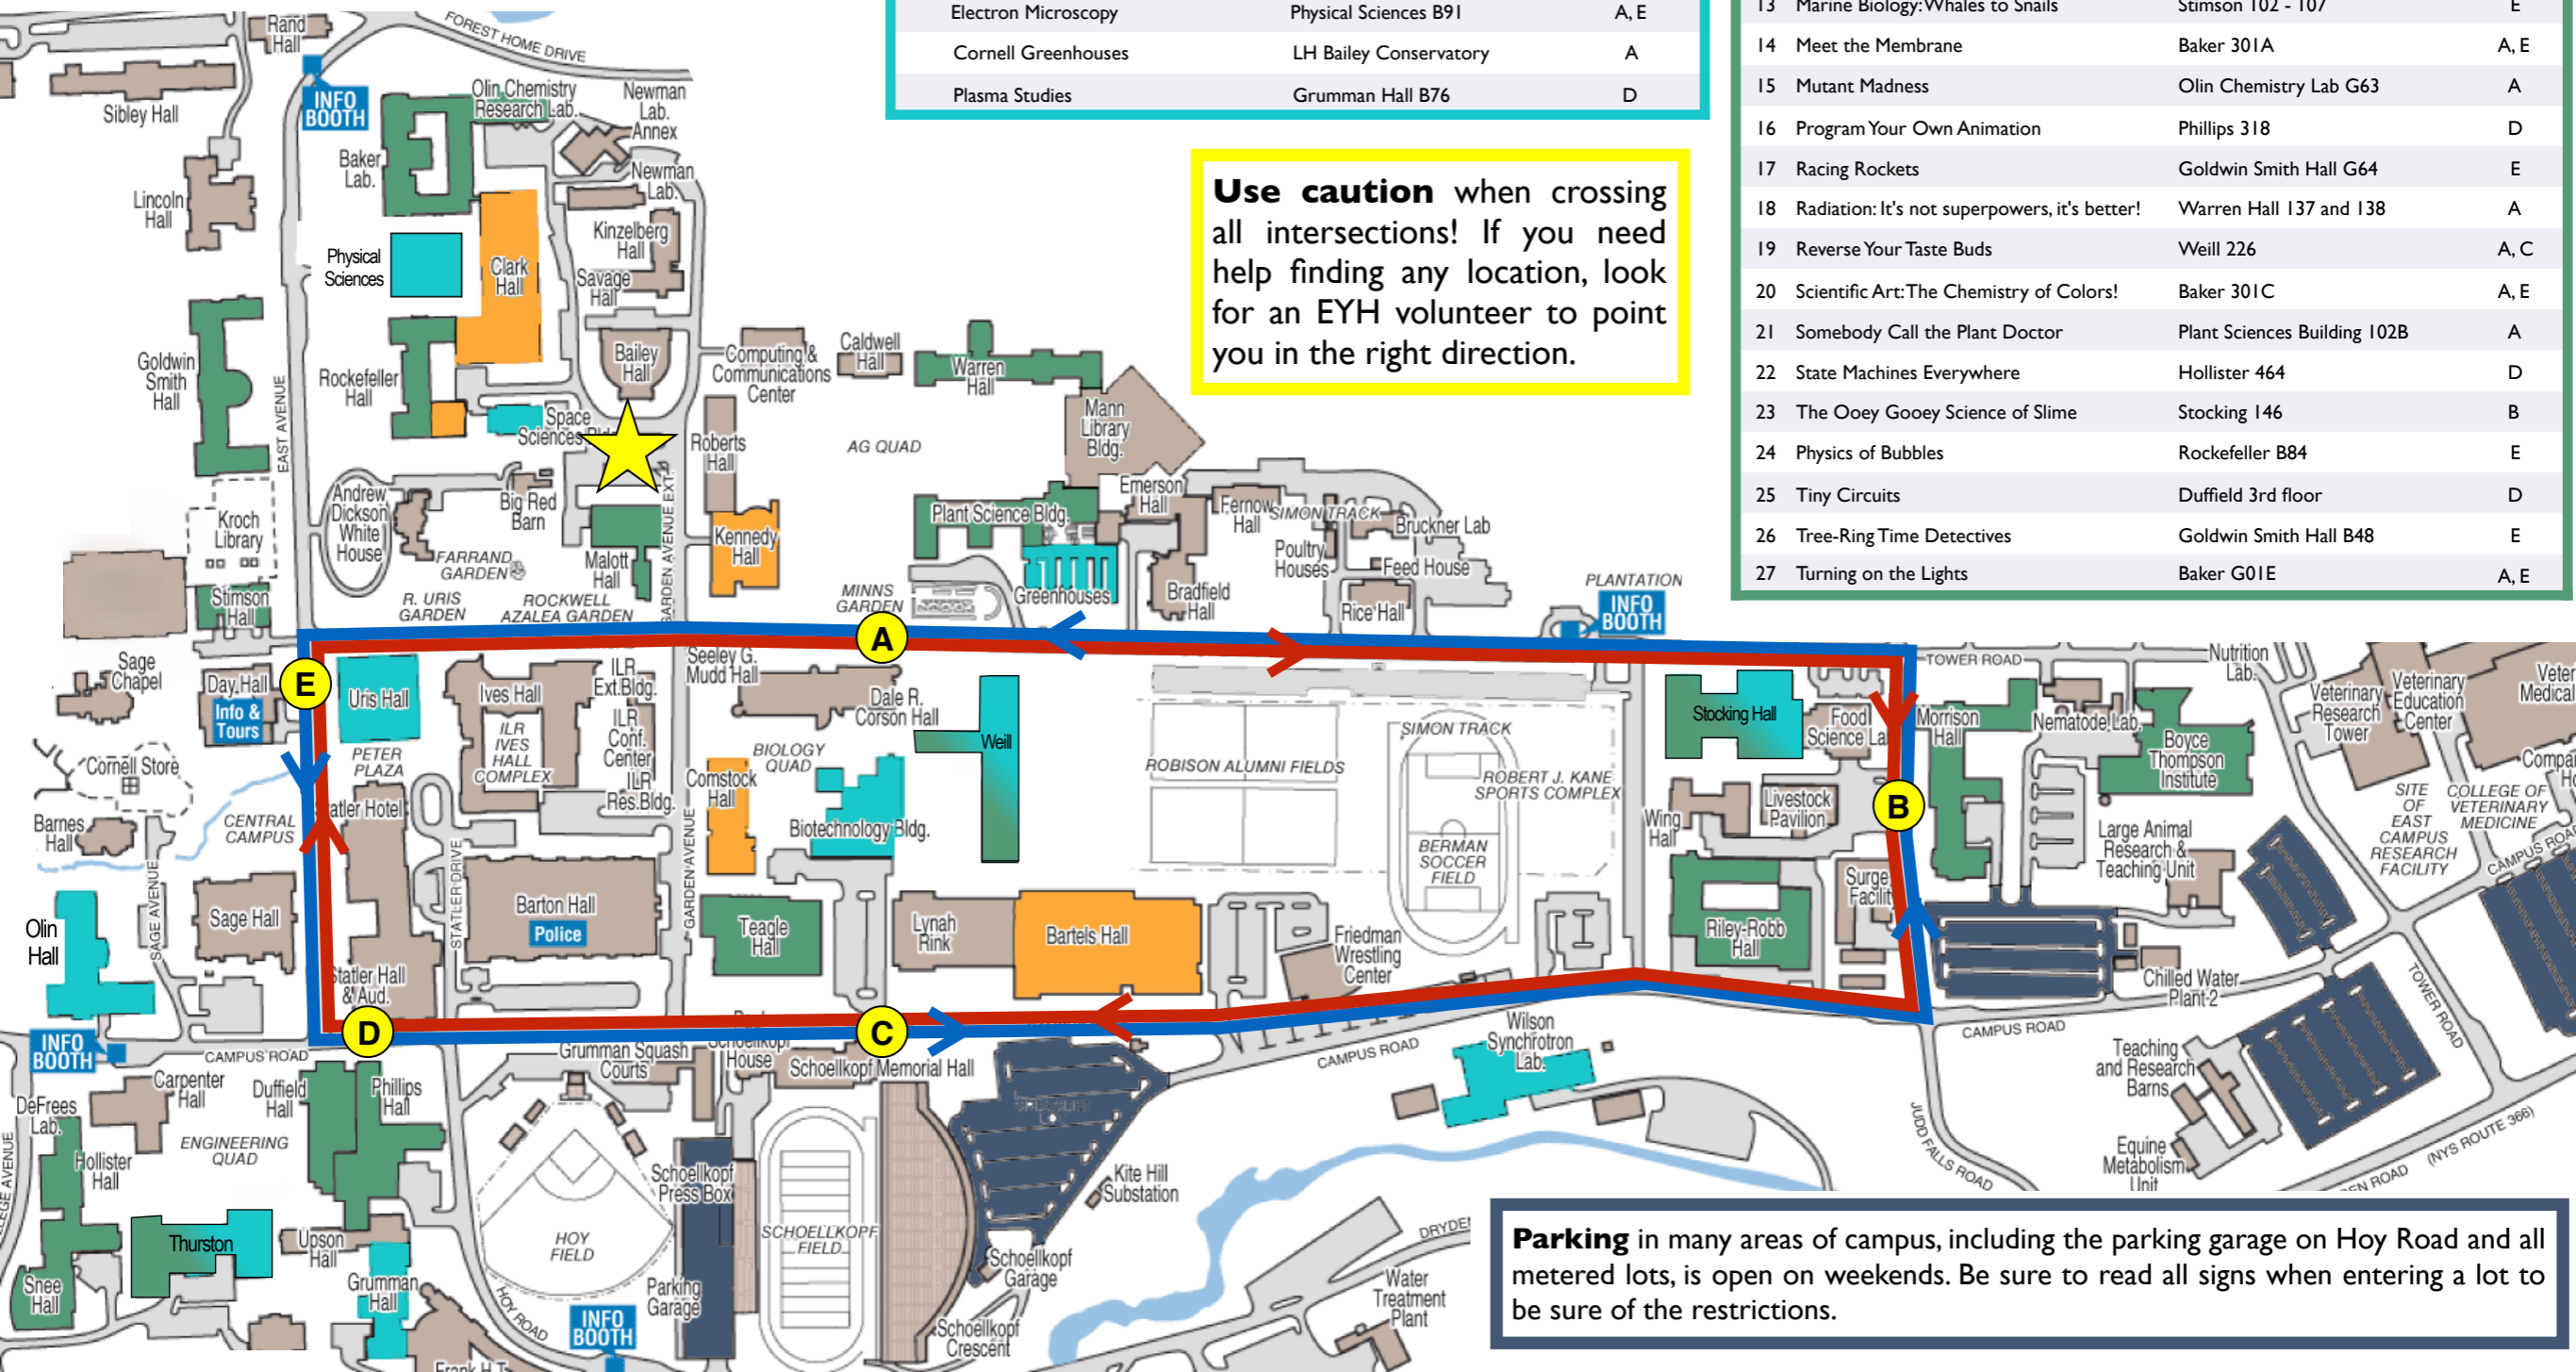

Busses circle campus between workshops going **clockwise** and **counterclockwise**. (~5 minutes per loop). Busses to off-campus workshops will load and unload at ★ between Clark and Malott Halls, departing campus at 10:30 am and 2:45 pm.

General Events		Bus Stop
Registration, meals, closing	Bartels Hall	C
Student welcome	Call Auditorium (Kennedy Hall)	A
Parent welcome	Schwartz Auditorium (Rockefeller)	A, E
Demos	Clark Hall Atrium	A, E
Bug Zoo	Comstock Hall	A, C

Senior Scientist Workshops and Tours		Bus Stop
28	A Bird in the Hand <i>Lab of Ornithology (off-campus)</i>	★
29	Alien Worlds Eclipsing Distant Suns	A
30	Brainsss!	E
31	Break Stuff on Purpose!	D
32	Freshwater Adventures! <i>Lab of Ornithology (off-campus)</i>	★
33	Outbreak Investigators	B
34	The Error of Our Ways	E
	Fuertes Observatory	Meeting location TBA
	BRC Genomics Tour	Biotechnology Bldg. 149
	BRC Imaging Tour	Weill Hall B46
	Cornell ChemE Cars	Olin Hall 111
	CHES	161 Synchrotron Drive
	Electron Microscopy	Physical Sciences B91
	Cornell Greenhouses	LH Bailey Conservatory
	Plasma Studies	Grumman Hall B76

Use caution when crossing all intersections! If you need help finding any location, look for an EYH volunteer to point you in the right direction.

Parking in many areas of campus, including the parking garage on Hoy Road and all metered lots, is open on weekends. Be sure to read all signs when entering a lot to be sure of the restrictions.